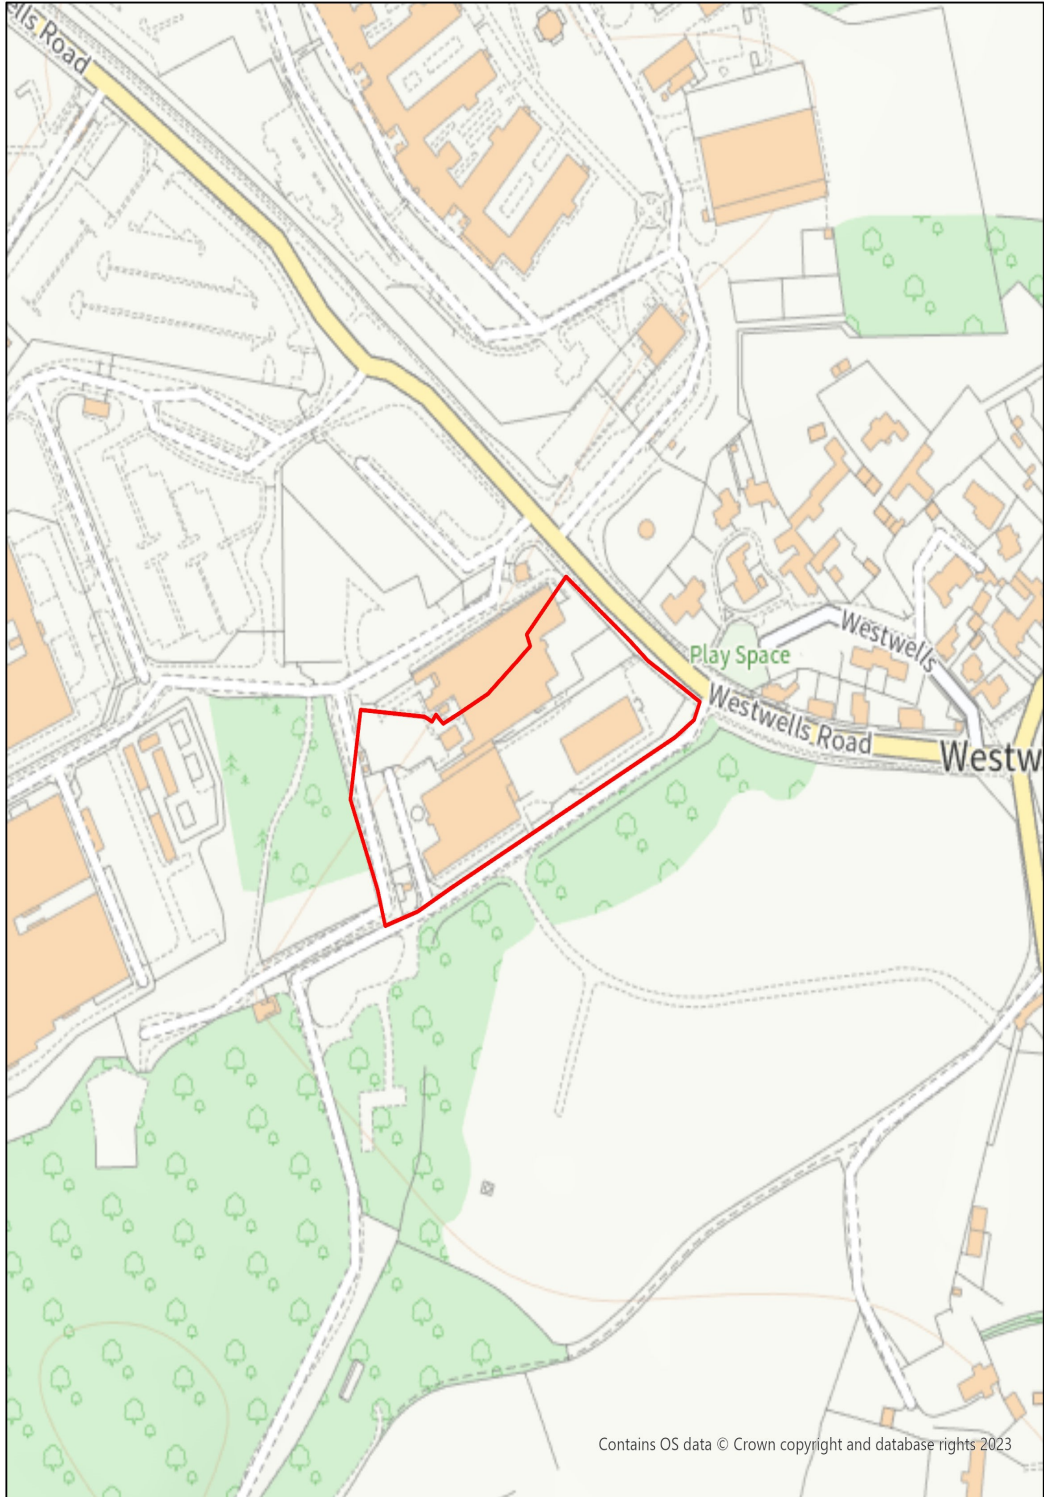

Wiltshire Council

PL/2022/01975

Hawthorn Works, Westwells Road,
Corsham , SN13 9RD

Contains OS data © Crown copyright and database rights 2023

1:2,500

385171E 168852N m

© Crown Copyright and Database Rights 2023 Ordnance Survey Licence No 100049050